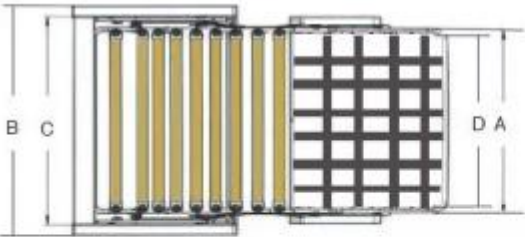

LINKREST is one of the famous **Contract Italian Style Sofa Bed Mechanism** manufacturers and suppliers in China. We regularly offer 8 series Bi-fold sofa sleeper mechanism, 6 series of Tri-fold sofa bed mechanism, 5 one-step or one-action Italian function sofa bed mechanism, 9 version of pull-out pop-up sofa bed mechanisms, 7 models of drawing-out sliding sofa bed mechanisms, four click clacks futon mechanisms, five adjustable sofa bed mechanisms and swivel sofa bed mechanisms. Each mechanism has its own unique sets of features and benefits of elegance, comfort, durability and safety with excellent performance for residential and hospitality use.

Contract Italian Style Sofa Bed Mechanism Features & Benefits:

1. It is as comfortable as normal bed room bed, no bars in the sleeping area with birch slats construction.
2. Special seat system to fix seat cushion firmly, the seat doesn't move side to side during the operation.
3. One step to open and one step to close.
4. Option for metal grid deck (NF00W) and DIY partly assembly version.
5. Option for fixed mounting plates (NF00SJ) or KD base frame(NF00SK).
6. More than 2000 cycles of stress test and pass the TUV test.
7. Heavy duty rivets and SFC CARB certificated birch slats.
8. Both for hotels and residential.
9. Fit for overhanging seat cushion and separated seat cushion.
10. Backrest can fold down to seat cushion for easy package and shipment.
11. This mechanism can make fixed backrest style with small changes.

See the video: [Contract Italian Style Sofa Bed Mechanism](#)

Super comfort sleeper

We take Mounting size (Inches) as our model number, for example A-frame is 1500mm, our model number is NF64K (for KD wood frame) or NF64J (for fixed wood frame).